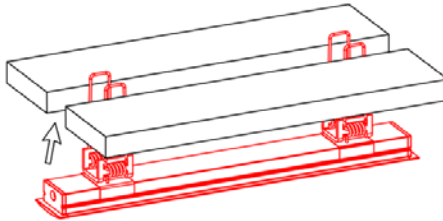

Model : ALP013-R

**Dimension**

**Specification**

Aluminum Profile	6063-T5
Diffuser	PC diffused cover / PMMA opal cover/ PMMA semi-clear cover /PMMA clear cover
Length	2000mm / 2500mm / 3000mm
Weight	0.213kg/m
Max LED Strip Width	20mm
Max Power	20W/m
Beam angle	100°
Finish	Silver / Black anodized , Powder coated white / black or other colors
Installation	Recessed

**Accessories**

End cap with hole(ABS)

End cap without hole(ABS)

LED Strip

Spring clip

**Steps of Installation**

1. Stick the LED strip

2. Press the diffused cover

3. Insert the end caps

4. Mount the clip on the profile.

5. Install the fixture on the ceiling.

6. Installation completed