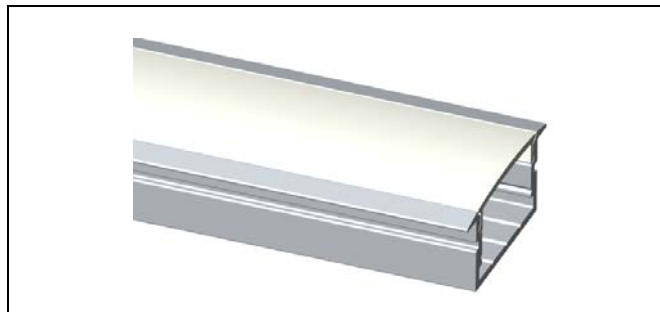

Model : ALP013-R

**Dimension**

**Specification**

Aluminum Profile	6063-T5
Diffuser	PC diffused cover / PMMA opal cover/ PMMA semi-clear cover /PMMA clear cover
Length	2000mm / 2500mm / 3000mm
Weight	0.213kg/m
Max LED Strip Width	20mm
Max Power	20W/m
Beam angle	100°
Finish	Silver / Black anodized , Powder coated white / black or other colors
Installation	Recessed

**Accessories**

End cap with hole(ABS)

End cap without hole(ABS)

LED Strip

Spring clip

**Steps of Installation**

1. Stick the LED strip

2. Press the diffused cover