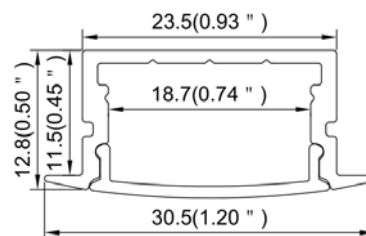

Model : ALP013-R

**Dimension**

**Specification**

Aluminum Profile	6063-T5
Diffuser	PC diffused cover / PMMA opal cover/ PMMA semi-clear cover /PMMA clear cover
Length	2000mm / 2500mm / 3000mm
Weight	0.213kg/m
Max LED Strip Width	20mm
Max Power	20W/m
Beam angle	100°
Finish	Silver / Black anodized , Powder coated white / black or other colors
Installation	Recessed

**Accessories**

End cap with hole(ABS)

End cap without hole(ABS)

LED Strip

Spring clip

**Steps of Installation**

1. Stick the LED strip

2. Press the diffused cover