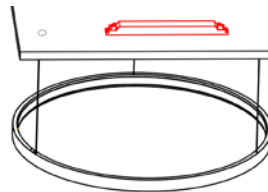

**Model : ALP30C**

**Specification**

Aluminum Profile	6065-T5
Diffuser	PMMA opal matte cover
Diameter	600 / 900 / 12000 / 1800mm
Weight	0.347Kg/m
Max Strip Width	12mm
Max Power	28W/42W/56W/85W
Beam angle	100°
Finish	Silver /Black anodized , Powder coated white /black or other colors
Installation	Pendant

**Accessories**

LED Strip	Steel wire		

**Steps of Installation**

<p>1. Stick flex led strip inside the profile</p>	<p>2. Fixed electric wire</p>	<p>3. Fix the steel wire</p>
---	-------------------------------	------------------------------

4. Press the diffuser

5. Hang the circle by the steel wire

6. Connecting the driver

7. Installation completed