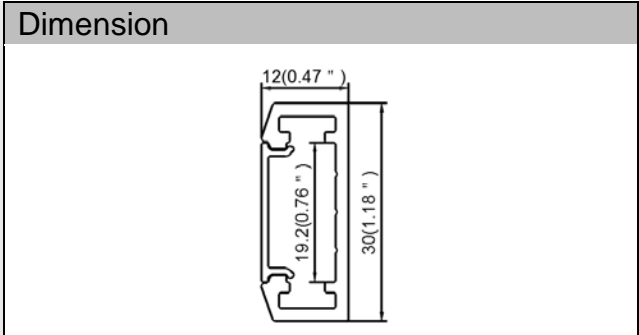

**Model : ALP30C**

**Specification**

Aluminum Profile	6065-T5
Diffuser	PMMA opal matte cover
Diameter	600 / 900 / 12000 / 1800mm
Weight	0.347Kg/m
Max Strip Width	12mm
Max Power	28W/42W/56W/85W
Beam angle	100°
Finish	Silver /Black anodized , Powder coated white /black or other colors
Installation	Pendant

**Accessories**

LED Strip	Steel wire		

**Steps of Installation**

<p>1. Stick flex led strip inside the profile</p>	<p>2. Fixed electric wire</p>	<p>3. Fix the steel wire</p>
---	-------------------------------	------------------------------