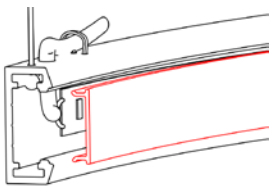

4. Press the diffuser