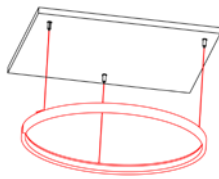

**Model : ALP30C**

**Specification**

Aluminum Profile	6065-T5
Diffuser	PMMA opal matte cover
Diameter	600 / 900 / 12000 / 1800mm
Weight	0.347Kg/m
Max Strip Width	12mm
Max Power	28W/42W/56W/85W
Beam angle	100°
Finish	Silver /Black anodized , Powder coated white /black or other colors
Installation	Pendant

**Accessories**

LED Strip	Steel wire		

**Steps of Installation**

<p>1. Stick flex led strip inside the profile</p>	<p>2. Fixed electric wire</p>	<p>3. Fix the steel wire</p>
---	-------------------------------	------------------------------

4. Press the diffuser

5. Hang the circle by the steel wire

6. Connecting the driver

7. Installation completed