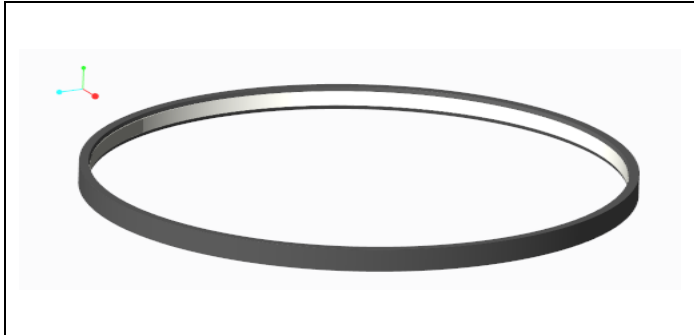

**Model : ALP30C**

**Specification**

Aluminum Profile	6065-T5
Diffuser	PMMA opal matte cover
Diameter	600 / 900 / 12000 / 1800mm
Weight	0.347Kg/m
Max Strip Width	12mm
Max Power	28W/42W/56W/85W
Beam angle	100°
Finish	Silver /Black anodized , Powder coated white /black or other colors
Installation	Pendant

**Accessories**

LED Strip	Steel wire		

**Steps of Installation**

<p>1. Stick flex led strip inside the profile</p>	<p>2. Fixed electric wire</p>	<p>3. Fix the steel wire</p>
---	-------------------------------	------------------------------