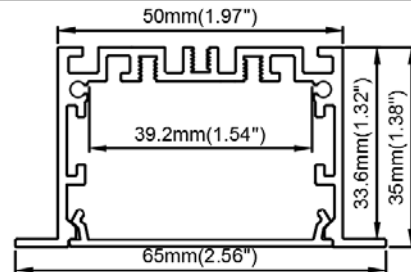

Model : ALP6535

Dimension

Specification

Aluminum Profile	6065-T5
Diffuser	PC diffused cover
Length	2000mm / 2500mm / 3000mm
Weight	0.997Kg/m
Max Strip Width	38mm
Max Power	30W
Beam angle	100°
Finish	Silver /Black anodized , Powder coated white /black or other colors
Installation	Recessed

Accessories

End cap(Steel)	Stainless clip	LED Strip

Steps of Installation

<p>1. Mount the LED strip.</p>	<p>2. Press the diffuser</p>	<p>3. Insert the clip from the end of the profile, then fix the clip on the proper position of the profile.</p>
--------------------------------	------------------------------	---