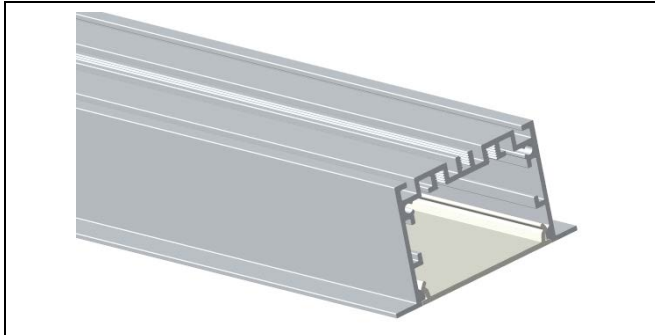

Model : ALP6535

Dimension

Specification

Aluminum Profile	6065-T5
Diffuser	PC diffused cover
Length	2000mm / 2500mm / 3000mm
Weight	0.997Kg/m
Max Strip Width	38mm
Max Power	30W
Beam angle	100°
Finish	Silver /Black anodized , Powder coated white /black or other colors
Installation	Recessed

Accessories

End cap(Steel)	Stainless clip	LED Strip

Steps of Installation

<p>1. Mount the LED strip.</p>	<p>2. Press the diffuser</p>	<p>3. Insert the clip from the end of the profile, then fix the clip on the proper position of the profile.</p>
--------------------------------	------------------------------	---