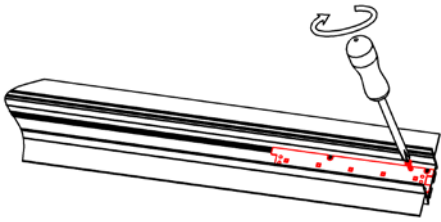

Model : LS30-TS

**Dimension**

**Specification**

Aluminum Profile	6063-T5
Diffuser	PC frosted cover
Length	2000mm / 2500mm / 3000mm
Weight	0.782kg/m (profile only)
Max LED Strip Width	30mm
Max Power	30W/m
Beam angle	100° (PC frosted cover)
Finish	Silver / Black anodized , Powder coated white / black or other colors
Installation	Recessed

**Accessories**

End Cap (Metal)

LED Module

PC Frosted Cover

Blind Aluminum Cover

Reflector: 15° 30° 45°

**Steps of Installation**

1. Fix the led module with screws

2. Fix the reflector with screws

3. Click the suitable cover

4. Fix the end caps with screws

5. Mounting the fixture on the ceiling

6. Fix the drywall on both sides of profile

7. Plaster on the fixture & drywall