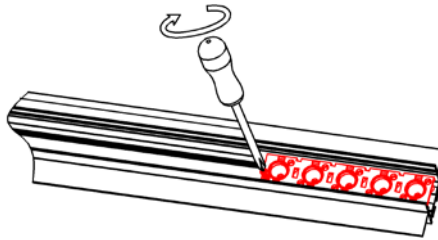

Model : LS30-TS

**Dimension**

**Specification**

Aluminum Profile	6063-T5
Diffuser	PC frosted cover
Length	2000mm / 2500mm / 3000mm
Weight	0.782kg/m (profile only)
Max LED Strip Width	30mm
Max Power	30W/m
Beam angle	100° (PC frosted cover)
Finish	Silver / Black anodized , Powder coated white / black or other colors
Installation	Recessed

**Accessories**

End Cap (Metal)

LED Module

PC Frosted Cover

Blind Aluminum Cover

Reflector: 15° 30° 45°

**Steps of Installation**

1. Fix the led module with screws

2. Fix the reflector with screws

3. Click the suitable cover

4. Fix the end caps with screws

5. Mounting the fixture on the ceiling

6. Fix the drywall on both sides of profile

7. Plaster on the fixture & drywall