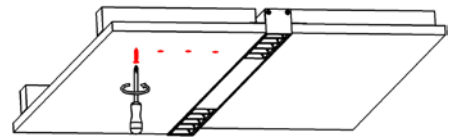

Model : LS30-TS

**Dimension**

**Specification**

Aluminum Profile	6063-T5
Diffuser	PC frosted cover
Length	2000mm / 2500mm / 3000mm
Weight	0.782kg/m (profile only)
Max LED Strip Width	30mm
Max Power	30W/m
Beam angle	100° (PC frosted cover)
Finish	Silver / Black anodized , Powder coated white / black or other colors
Installation	Recessed

2. Fix the reflector with screws

3. Click the suitable cover

4. Fix the end caps with screws

5. Mounting the fixture on the ceiling

6. Fix the drywall on both sides of profile

7. Plaster on the fixture & drywall