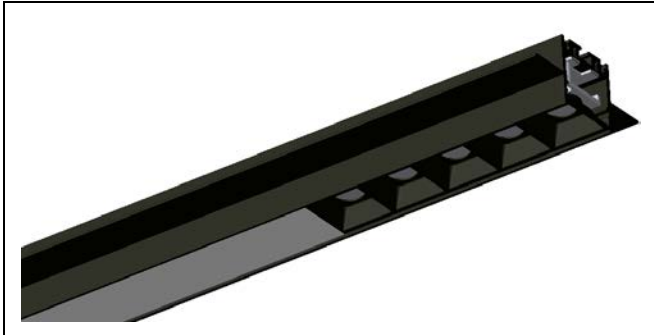

Model : LS30-TS

**Dimension**

**Specification**

Aluminum Profile	6063-T5
Diffuser	PC frosted cover
Length	2000mm / 2500mm / 3000mm
Weight	0.782kg/m (profile only)
Max LED Strip Width	30mm
Max Power	30W/m
Beam angle	100° (PC frosted cover)
Finish	Silver / Black anodized , Powder coated white / black or other colors
Installation	Recessed

**Accessories**

End Cap (Metal)

LED Module

PC Frosted Cover

Blind Aluminum Cover

Reflector: 15° 30° 45°

**Steps of Installation**

1. Fix the led module with screws