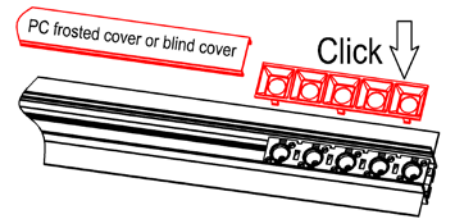

Model : LS30-TS

**Dimension**

**Specification**

Aluminum Profile	6063-T5
Diffuser	PC frosted cover
Length	2000mm / 2500mm / 3000mm
Weight	0.782kg/m (profile only)
Max LED Strip Width	30mm
Max Power	30W/m
Beam angle	100° (PC frosted cover)
Finish	Silver / Black anodized , Powder coated white / black or other colors
Installation	Recessed

**Accessories**

End Cap (Metal)

LED Module

PC Frosted Cover

Blind Aluminum Cover

Reflector: 15° 30° 45°

**Steps of Installation**

1. Fix the led module with screws

2. Fix the reflector with screws

3. Click the suitable cover

4. Fix the end caps with screws

5. Mounting the fixture on the ceiling

6. Fix the drywall on both sides of profile

7. Plaster on the fixture & drywall