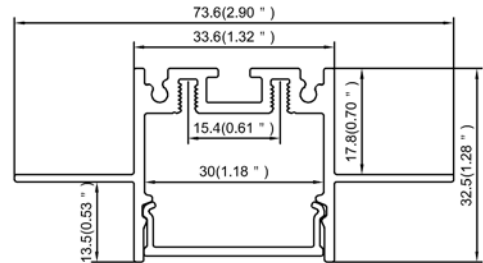

Model : LS30-TS

**Dimension**

**Specification**

Aluminum Profile	6063-T5
Diffuser	PC frosted cover
Length	2000mm / 2500mm / 3000mm
Weight	0.782kg/m (profile only)
Max LED Strip Width	30mm
Max Power	30W/m
Beam angle	100° (PC frosted cover)
Finish	Silver / Black anodized , Powder coated white / black or other colors
Installation	Recessed

**Accessories**

End Cap (Metal)

LED Module

PC Frosted Cover

Blind Aluminum Cover

Reflector: 15° 30° 45°

**Steps of Installation**

1. Fix the led module with screws