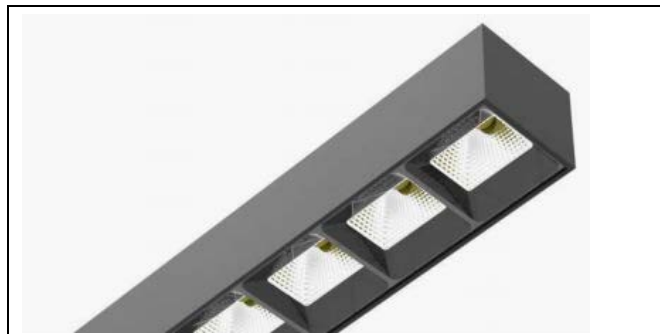

Model : LS40-S

**Dimension**

**Specification**

Aluminum Profile	6063-T5
Diffuser	PC frosted cover
Length	2000mm / 2500mm / 3000mm
Weight	0.775kg/m(Profile only)
Max LED Strip Width	36mm
Max Power	30W/m
Beam angle	100° (PC frosted cover)
Finish	Silver / Black anodized , Powder coated white / black or other colors
Installation	Pendant

**Accessories**

End Cap (Metal)

LED Module

PC Frosted Cover

Blind Aluminum Cover

Lens

Reflector

Hanging Cable

**Steps of Installation**

1. Install the led module & base of reflector

2. Press the reflector & blind cover

3. Install the suspended parts

4. Lock the suspended part tightly

5. Fix the end caps with screws