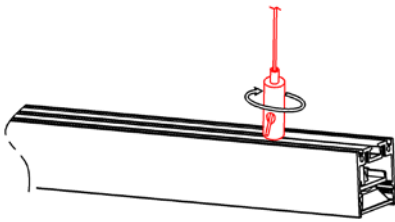

Model : LS40-S

**Dimension**

**Specification**

Aluminum Profile	6063-T5
Diffuser	PC frosted cover
Length	2000mm / 2500mm / 3000mm
Weight	0.775kg/m(Profile only)
Max LED Strip Width	36mm
Max Power	30W/m
Beam angle	100° (PC frosted cover)
Finish	Silver / Black anodized , Powder coated white / black or other colors
Installation	Pendant

**Steps of Installation**

1. Install the led module & base of reflector

2. Press the reflector & blind cover

3. Install the suspended parts

4. Lock the suspended part tightly

5. Fix the end caps with screws