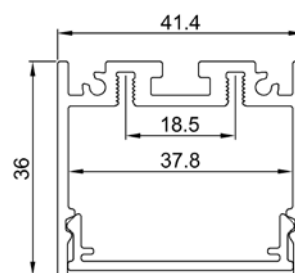

Model : LS40-S

**Dimension**

**Specification**

Aluminum Profile	6063-T5
Diffuser	PC frosted cover
Length	2000mm / 2500mm / 3000mm
Weight	0.775kg/m(Profile only)
Max LED Strip Width	36mm
Max Power	30W/m
Beam angle	100° (PC frosted cover)
Finish	Silver / Black anodized , Powder coated white / black or other colors
Installation	Pendant