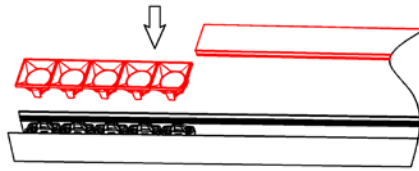

2. Press the reflector & blind cover