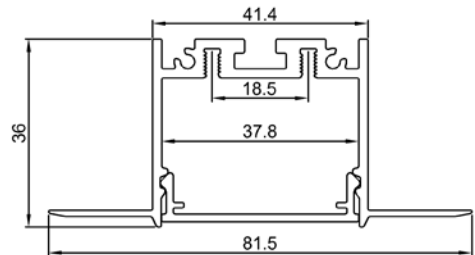

Model : LS40-TS

Dimension

**Specification**

Aluminum Profile	6063-T5
Diffuser	PC frosted cover
Length	2000mm / 2500mm / 3000mm
Weight	0.899kg/m(Profile only)
Max LED Strip Width	36mm
Max Power	30W/m
Beam angle	100° (PC frosted cover)
Finish	Silver / Black anodized , Powder coated white / black or other colors
Installation	Recessed (Trimless)