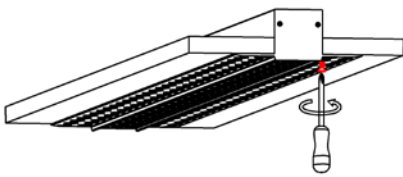

Model : LS40-TS

Dimension

**Specification**

Aluminum Profile	6063-T5
Diffuser	PC frosted cover
Length	2000mm / 2500mm / 3000mm
Weight	0.899kg/m(Profile only)
Max LED Strip Width	36mm
Max Power	30W/m
Beam angle	100° (PC frosted cover)
Finish	Silver / Black anodized , Powder coated white / black or other colors
Installation	Recessed (Trimless)

1. Install the led module & base of reflector.

2. Press the reflector & blind cover

3. Fix the end caps with screws

4. Mounting the profile on the ceiling

5. Plaster on the fixture & drywall

6. Painting on the fixture & drywall.