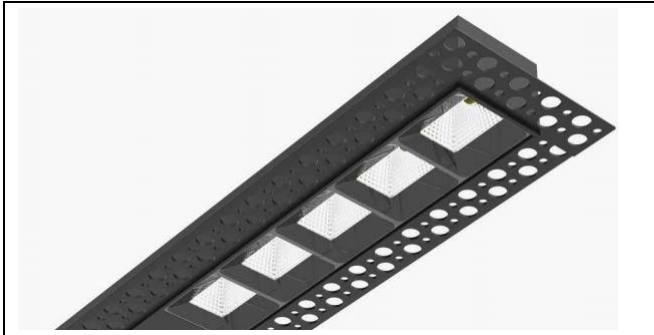

Model : LS40-TS

Dimension

**Specification**

Aluminum Profile	6063-T5
Diffuser	PC frosted cover
Length	2000mm / 2500mm / 3000mm
Weight	0.899kg/m(Profile only)
Max LED Strip Width	36mm
Max Power	30W/m
Beam angle	100° (PC frosted cover)
Finish	Silver / Black anodized , Powder coated white / black or other colors
Installation	Recessed (Trimless)

**Accessories**

End Cap (Metal)

LED Module

PC Frosted Cover

Blind Aluminum Cover

Lens

Reflector

**Steps of Installation**

1. Install the led module & base of reflector.

2. Press the reflector & blind cover

3. Fix the end caps with screws

4. Mounting the profile on the ceiling

5. Plaster on the fixture & drywall

6. Painting on the fixture & drywall.