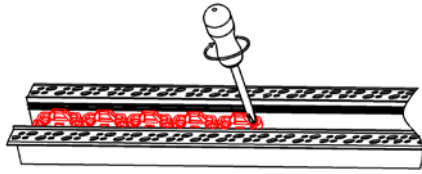

Steps of Installation

1. Install the led module & base of reflector.