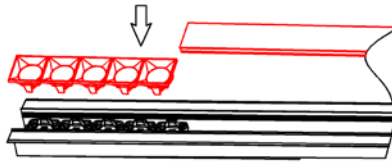

2. Press the reflector & blind cover