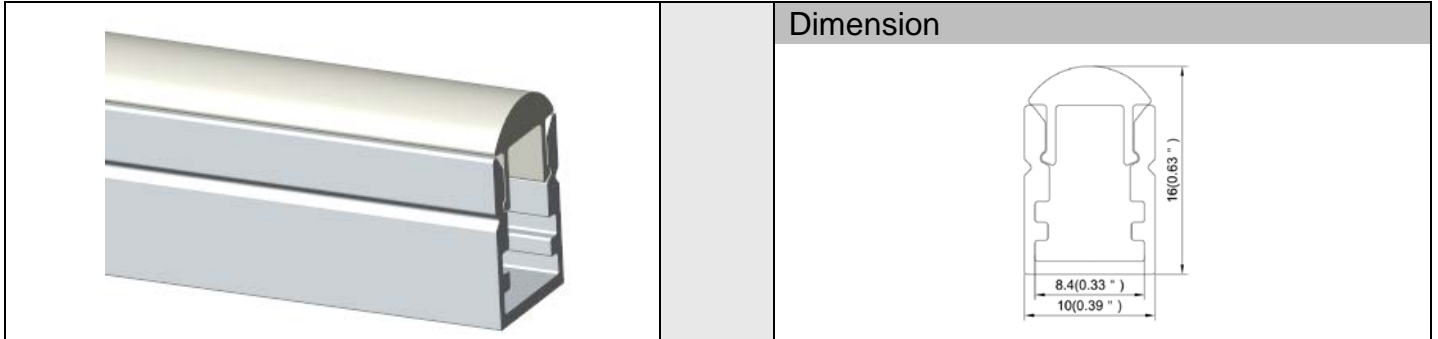

Model : ALP035-RL

Specification

Aluminum Profile	6063-T5
Diffuser	PMMA frosted lens
Length	2000mm / 2500mm / 3000mm
Weight	0.156kg/m
Max LED Strip Width	8mm
Max Power	15W/m
Beam angle	15°
Finish	Silver / Black anodized , Powder coated white / black or other colors
Installation	Surface

Accessories

Steps of Installation

4. Install the mounting clip on the ceiling

5. Mount the profile on the clip

6. Installation completed