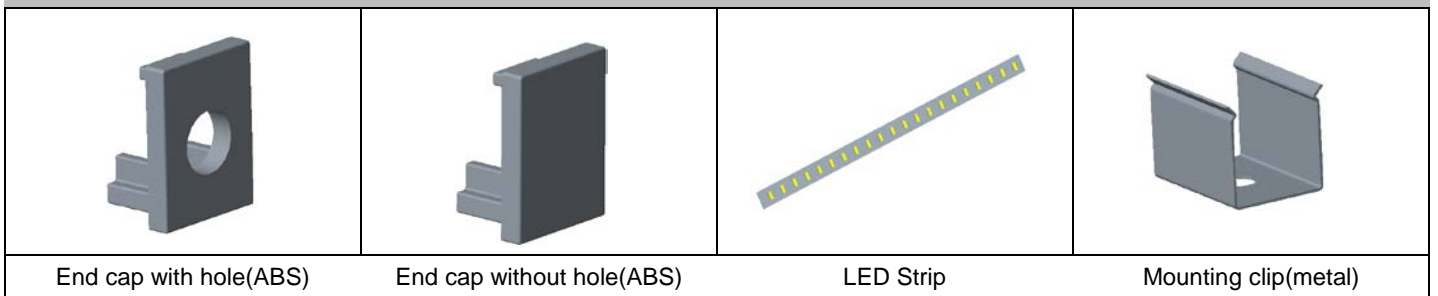

Model : ALP035-RL

Specification

Aluminum Profile	6063-T5
Diffuser	PMMA frosted lens
Length	2000mm / 2500mm / 3000mm
Weight	0.156kg/m
Max LED Strip Width	8mm
Max Power	15W/m
Beam angle	15°
Finish	Silver / Black anodized , Powder coated white / black or other colors
Installation	Surface

Accessories

Steps of Installation

4. Install the mounting clip on the ceiling

5. Mount the profile on the clip

6. Installation completed