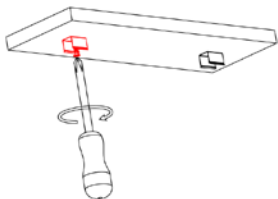

Model : ALP035-RL

Specification

Aluminum Profile	6063-T5
Diffuser	PMMA frosted lens
Length	2000mm / 2500mm / 3000mm
Weight	0.156kg/m
Max LED Strip Width	8mm
Max Power	15W/m
Beam angle	15°
Finish	Silver / Black anodized , Powder coated white / black or other colors
Installation	Surface

Accessories

Steps of Installation

4. Install the mounting clip on the ceiling

5. Mount the profile on the clip

6. Installation completed