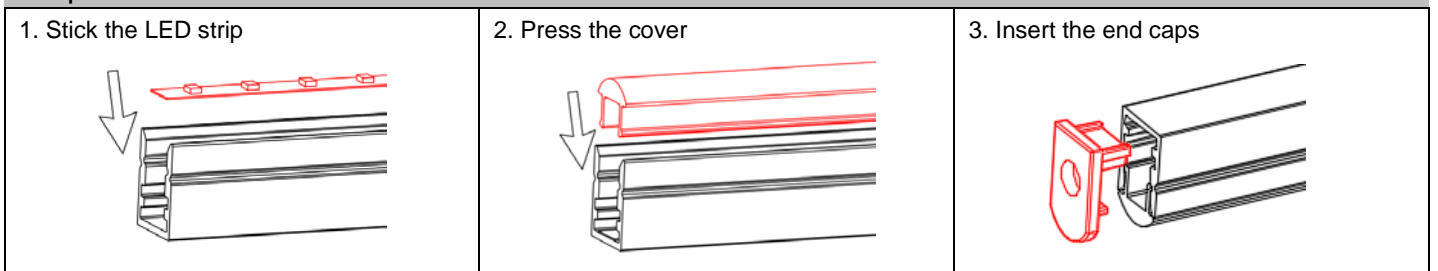

Model : ALP035-RL

Specification

Aluminum Profile	6063-T5
Diffuser	PMMA frosted lens
Length	2000mm / 2500mm / 3000mm
Weight	0.156kg/m
Max LED Strip Width	8mm
Max Power	15W/m
Beam angle	15°
Finish	Silver / Black anodized , Powder coated white / black or other colors
Installation	Surface

Accessories

Steps of Installation

4. Install the mounting clip on the ceiling

5. Mount the profile on the clip

6. Installation completed