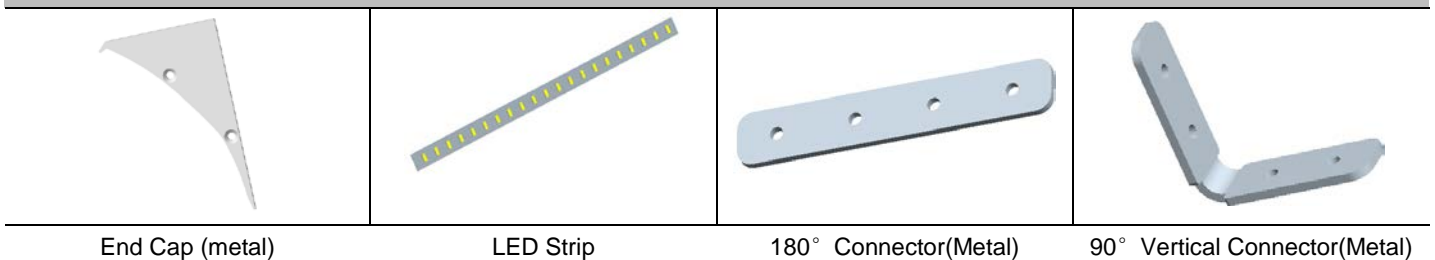

Accessories