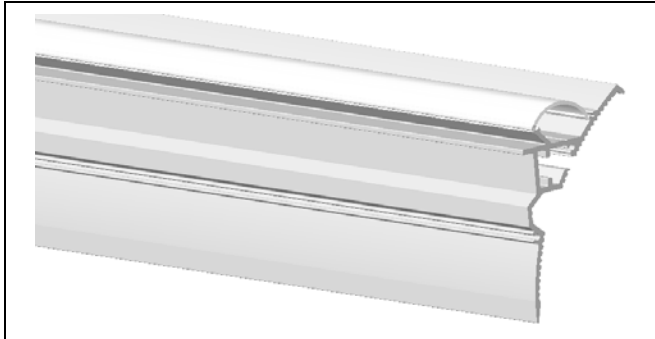

Model : ALP189

Dimension

Specification

Aluminum Profile	6065-T5
Diffuser	PC diffused cover/PMMA semi-clear cover/PMMA opal cover
Length	2000mm / 2500mm / 3000mm
Weight	0.557kg/m
Max LED Strip Width	10mm
Max Power	15W/m
Beam angle	100°
Finish	Silver / Black anodized , Powder coated white / black or other colors
Installation	Surface