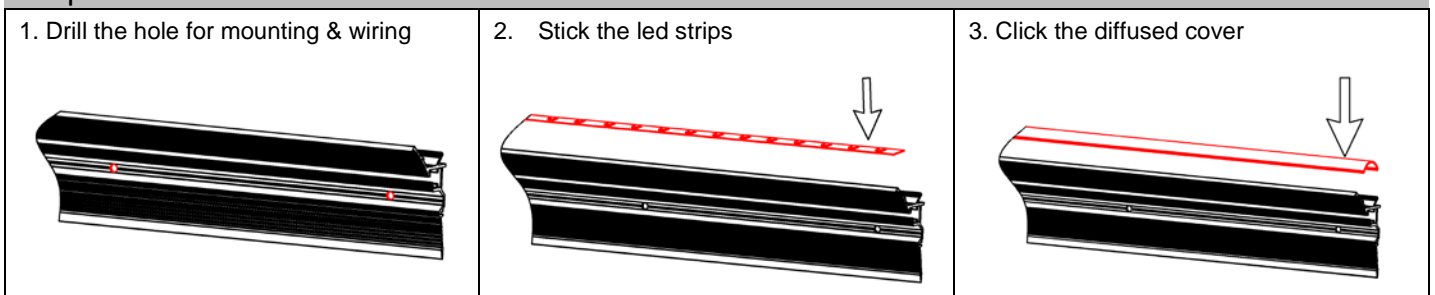

Steps of Installation