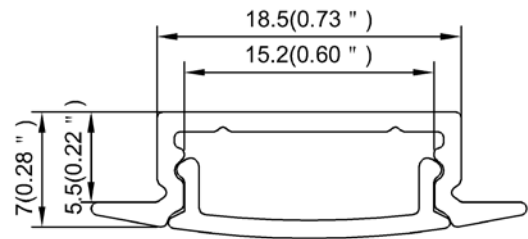

Model : ALP147

**Dimension**

**Specification**

Aluminum Profile	6063-T5
Diffuser	PC diffused cover / PMMA opal cover / PMMA semi-clear cover / PMMA clear cover
Length	2000mm / 2500mm / 3000mm
Weight	0.156kg/m
Max LED Strip Width	15mm
Max Power	15W/m
Beam angle	100°
Finish	Silver / Black anodized , Powder coated white / black or other colors
Installation	Recessed

**Accessories**

End Cap With Hole(ABS)

End Cap Without Hole(ABS)

LED Strip

**Steps of Installation**

1. Stick the LED strip

2. Press the diffused cover

3. Click the end caps