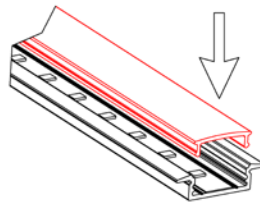

Model : ALP147

**Dimension**

**Specification**

Aluminum Profile	6063-T5
Diffuser	PC diffused cover / PMMA opal cover / PMMA semi-clear cover / PMMA clear cover
Length	2000mm / 2500mm / 3000mm
Weight	0.156kg/m
Max LED Strip Width	15mm
Max Power	15W/m
Beam angle	100°
Finish	Silver / Black anodized , Powder coated white / black or other colors
Installation	Recessed

**Accessories**

End Cap With Hole(ABS)

End Cap Without Hole(ABS)

LED Strip

**Steps of Installation**

1. Stick the LED strip

2. Press the diffused cover

3. Click the end caps

4. Stick the tape on the back of fixture

5. Install the fixture on the wall

6. Installation completed