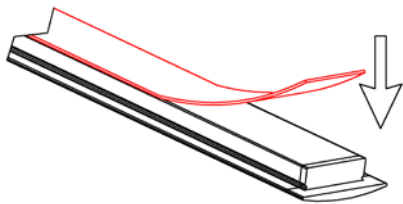

Model : ALP147

**Dimension**

**Specification**

Aluminum Profile	6063-T5
Diffuser	PC diffused cover / PMMA opal cover / PMMA semi-clear cover / PMMA clear cover
Length	2000mm / 2500mm / 3000mm
Weight	0.156kg/m
Max LED Strip Width	15mm
Max Power	15W/m
Beam angle	100°
Finish	Silver / Black anodized , Powder coated white / black or other colors
Installation	Recessed

**Accessories**

End Cap With Hole(ABS)

End Cap Without Hole(ABS)

LED Strip

**Steps of Installation**

1. Stick the LED strip

2. Press the diffused cover

3. Click the end caps

4. Stick the tape on the back of fixture

5. Install the fixture on the wall

6. Installation completed