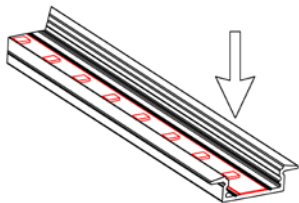

Model : ALP147

**Dimension**

**Specification**

Aluminum Profile	6063-T5
Diffuser	PC diffused cover / PMMA opal cover / PMMA semi-clear cover / PMMA clear cover
Length	2000mm / 2500mm / 3000mm
Weight	0.156kg/m
Max LED Strip Width	15mm
Max Power	15W/m
Beam angle	100°
Finish	Silver / Black anodized , Powder coated white / black or other colors
Installation	Recessed

**Accessories**

End Cap With Hole(ABS)

End Cap Without Hole(ABS)

LED Strip

**Steps of Installation**

1. Stick the LED strip

2. Press the diffused cover

3. Click the end caps

4. Stick the tape on the back of fixture

5. Install the fixture on the wall

6. Installation completed