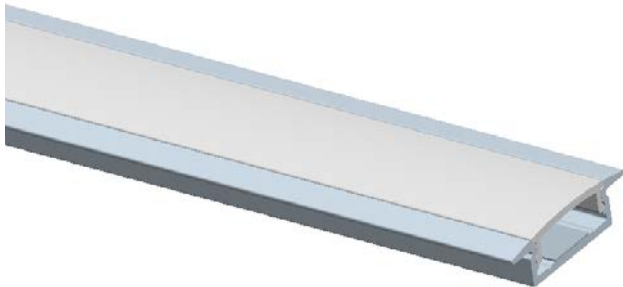

Model : ALP147

**Dimension**

**Specification**

Aluminum Profile	6063-T5
Diffuser	PC diffused cover / PMMA opal cover / PMMA semi-clear cover / PMMA clear cover
Length	2000mm / 2500mm / 3000mm
Weight	0.156kg/m
Max LED Strip Width	15mm
Max Power	15W/m
Beam angle	100°
Finish	Silver / Black anodized , Powder coated white / black or other colors
Installation	Recessed

**Accessories**

End Cap With Hole(ABS)

End Cap Without Hole(ABS)

LED Strip

**Steps of Installation**

1. Stick the LED strip

2. Press the diffused cover

3. Click the end caps