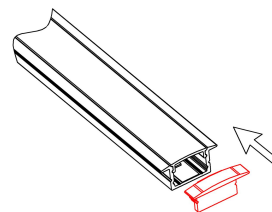

Model : ALP149

Dimension

Specification

Aluminum Profile	6063-T5
Diffuser	PC diffused cover
Length	2000mm / 2500mm / 3000mm
Weight	0.203kg/m
Max LED Strip Width	15mm
Max Power	15W/m
Beam angle	100°
Finish	Silver / Black anodized , Powder coated white / black or other colors
Installation	Recessed

Accessories

End Cap With Hole(ABS)

End Cap Without Hole(ABS)

LED Strip

Steps of Installation

SPECIFICATION

1. Stick the LED strip

2. Press the diffused cover

3. Click the end caps

4. Stick the tape on the back of fixture

5. Install the fixture on the wall

6. Installation completed