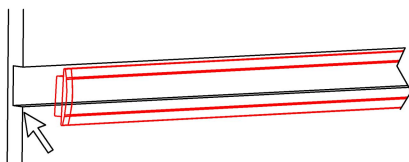

Model : ALP149

Dimension

Specification

Aluminum Profile	6063-T5
Diffuser	PC diffused cover
Length	2000mm / 2500mm / 3000mm
Weight	0.203kg/m
Max LED Strip Width	15mm
Max Power	15W/m
Beam angle	100°
Finish	Silver / Black anodized , Powder coated white / black or other colors
Installation	Recessed

Accessories

End Cap With Hole(ABS)

End Cap Without Hole(ABS)

LED Strip

Steps of Installation

SPECIFICATION

1. Stick the LED strip

2. Press the diffused cover

3. Click the end caps

4. Stick the tape on the back of fixture

5. Install the fixture on the wall

6. Installation completed