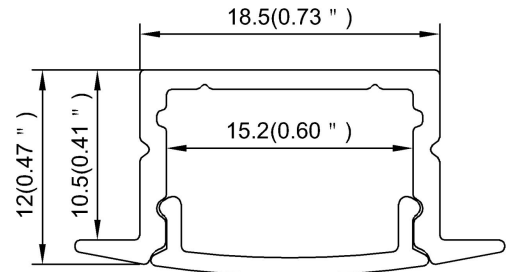

Model : ALP149

Dimension

Specification

Aluminum Profile	6063-T5
Diffuser	PC diffused cover
Length	2000mm / 2500mm / 3000mm
Weight	0.203kg/m
Max LED Strip Width	15mm
Max Power	15W/m
Beam angle	100°
Finish	Silver / Black anodized , Powder coated white / black or other colors
Installation	Recessed

Accessories

End Cap With Hole(ABS)

End Cap Without Hole(ABS)

LED Strip

Steps of Installation

SPECIFICATION

1. Stick the LED strip

2. Press the diffused cover