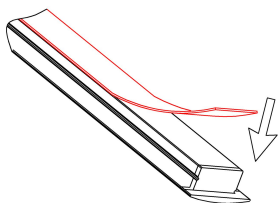

Model : ALP149

Dimension

Specification

Aluminum Profile	6063-T5
Diffuser	PC diffused cover
Length	2000mm / 2500mm / 3000mm
Weight	0.203kg/m
Max LED Strip Width	15mm
Max Power	15W/m
Beam angle	100°
Finish	Silver / Black anodized , Powder coated white / black or other colors
Installation	Recessed

Accessories

End Cap With Hole(ABS)

End Cap Without Hole(ABS)

LED Strip

Steps of Installation

SPECIFICATION

1. Stick the LED strip

2. Press the diffused cover

3. Click the end caps

4. Stick the tape on the back of fixture

5. Install the fixture on the wall

6. Installation completed