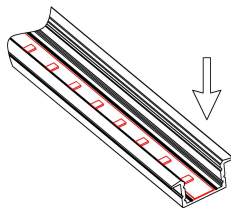

Model : ALP149

Dimension

Specification

Aluminum Profile	6063-T5
Diffuser	PC diffused cover
Length	2000mm / 2500mm / 3000mm
Weight	0.203kg/m
Max LED Strip Width	15mm
Max Power	15W/m
Beam angle	100°
Finish	Silver / Black anodized , Powder coated white / black or other colors
Installation	Recessed

Accessories

End Cap With Hole(ABS)

End Cap Without Hole(ABS)

LED Strip

Steps of Installation

SPECIFICATION

1. Stick the LED strip

2. Press the diffused cover

3. Click the end caps

4. Stick the tape on the back of fixture

5. Install the fixture on the wall

6. Installation completed