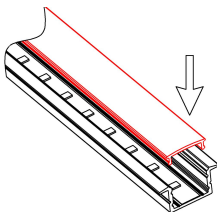

Model : ALP149

Dimension

Specification

Aluminum Profile	6063-T5
Diffuser	PC diffused cover
Length	2000mm / 2500mm / 3000mm
Weight	0.203kg/m
Max LED Strip Width	15mm
Max Power	15W/m
Beam angle	100°
Finish	Silver / Black anodized , Powder coated white / black or other colors
Installation	Recessed

Accessories

End Cap With Hole(ABS)

End Cap Without Hole(ABS)

LED Strip

Steps of Installation

SPECIFICATION

1. Stick the LED strip

2. Press the diffused cover

3. Click the end caps

4. Stick the tape on the back of fixture

5. Install the fixture on the wall

6. Installation completed