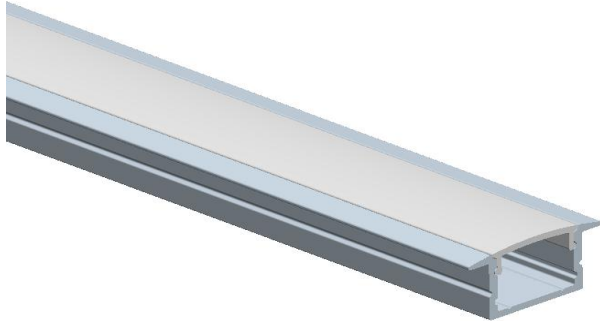

Model : ALP149

Dimension

Specification

Aluminum Profile	6063-T5
Diffuser	PC diffused cover
Length	2000mm / 2500mm / 3000mm
Weight	0.203kg/m
Max LED Strip Width	15mm
Max Power	15W/m
Beam angle	100°
Finish	Silver / Black anodized , Powder coated white / black or other colors
Installation	Recessed

Accessories

End Cap With Hole(ABS)

End Cap Without Hole(ABS)

LED Strip

Steps of Installation

SPECIFICATION

1. Stick the LED strip

2. Press the diffused cover

3. Click the end caps

4. Stick the tape on the back of fixture

5. Install the fixture on the wall

6. Installation completed